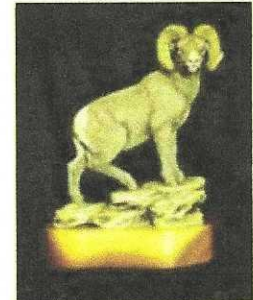

Retriever
7" x 8-1/2" x 3"
Basswood
Roughout \$30

Young Cat
8" x 8" x 4"
Basswood
Roughout \$38

Moose Head
7" x 6" x 3"
Basswood
Roughout \$29

Moose
8" x 10" x 4"
Basswood
Roughout \$45
Antlers NOT
Included

Bighorn & Baby
8-1/2" x 5-1/2" x 5"
Basswood
Roughout \$42
NEW

Chipmunk
5" x 7" x 3"
Basswood
Roughout \$24

Baby Burro
7-1/2" x 7" x 3"
Basswood
Roughout \$28

Raccoon
5" x 8-1/2" x 4"
Basswood
Roughout \$28

Buffalo
9-1/2" x 9" x 4"
Basswood
Roughout \$45

Giraffe
6" x 6" x 4"
Basswood
Roughout \$24

Bear Cub
9" x 5" x 3"
Basswood
Roughout \$28

Click on an image to enlarge.

River Otter
6-1/2" x 5" x 3-1/2"
Basswood
Roughout \$25

Snow Leopard
(Generic Cat Bust)
8" x 5" x 4"
Basswood
Roughout \$24

Wolf Head
8" x 5-1/2" x 5"
Basswood
Roughout \$31

Big Horn Sheep
10-1/2" x 8-1/2" x 4"
Basswood
Roughout \$38

[.Home.Gallery.Seminars.Roughouts.Tools.Links.](#)